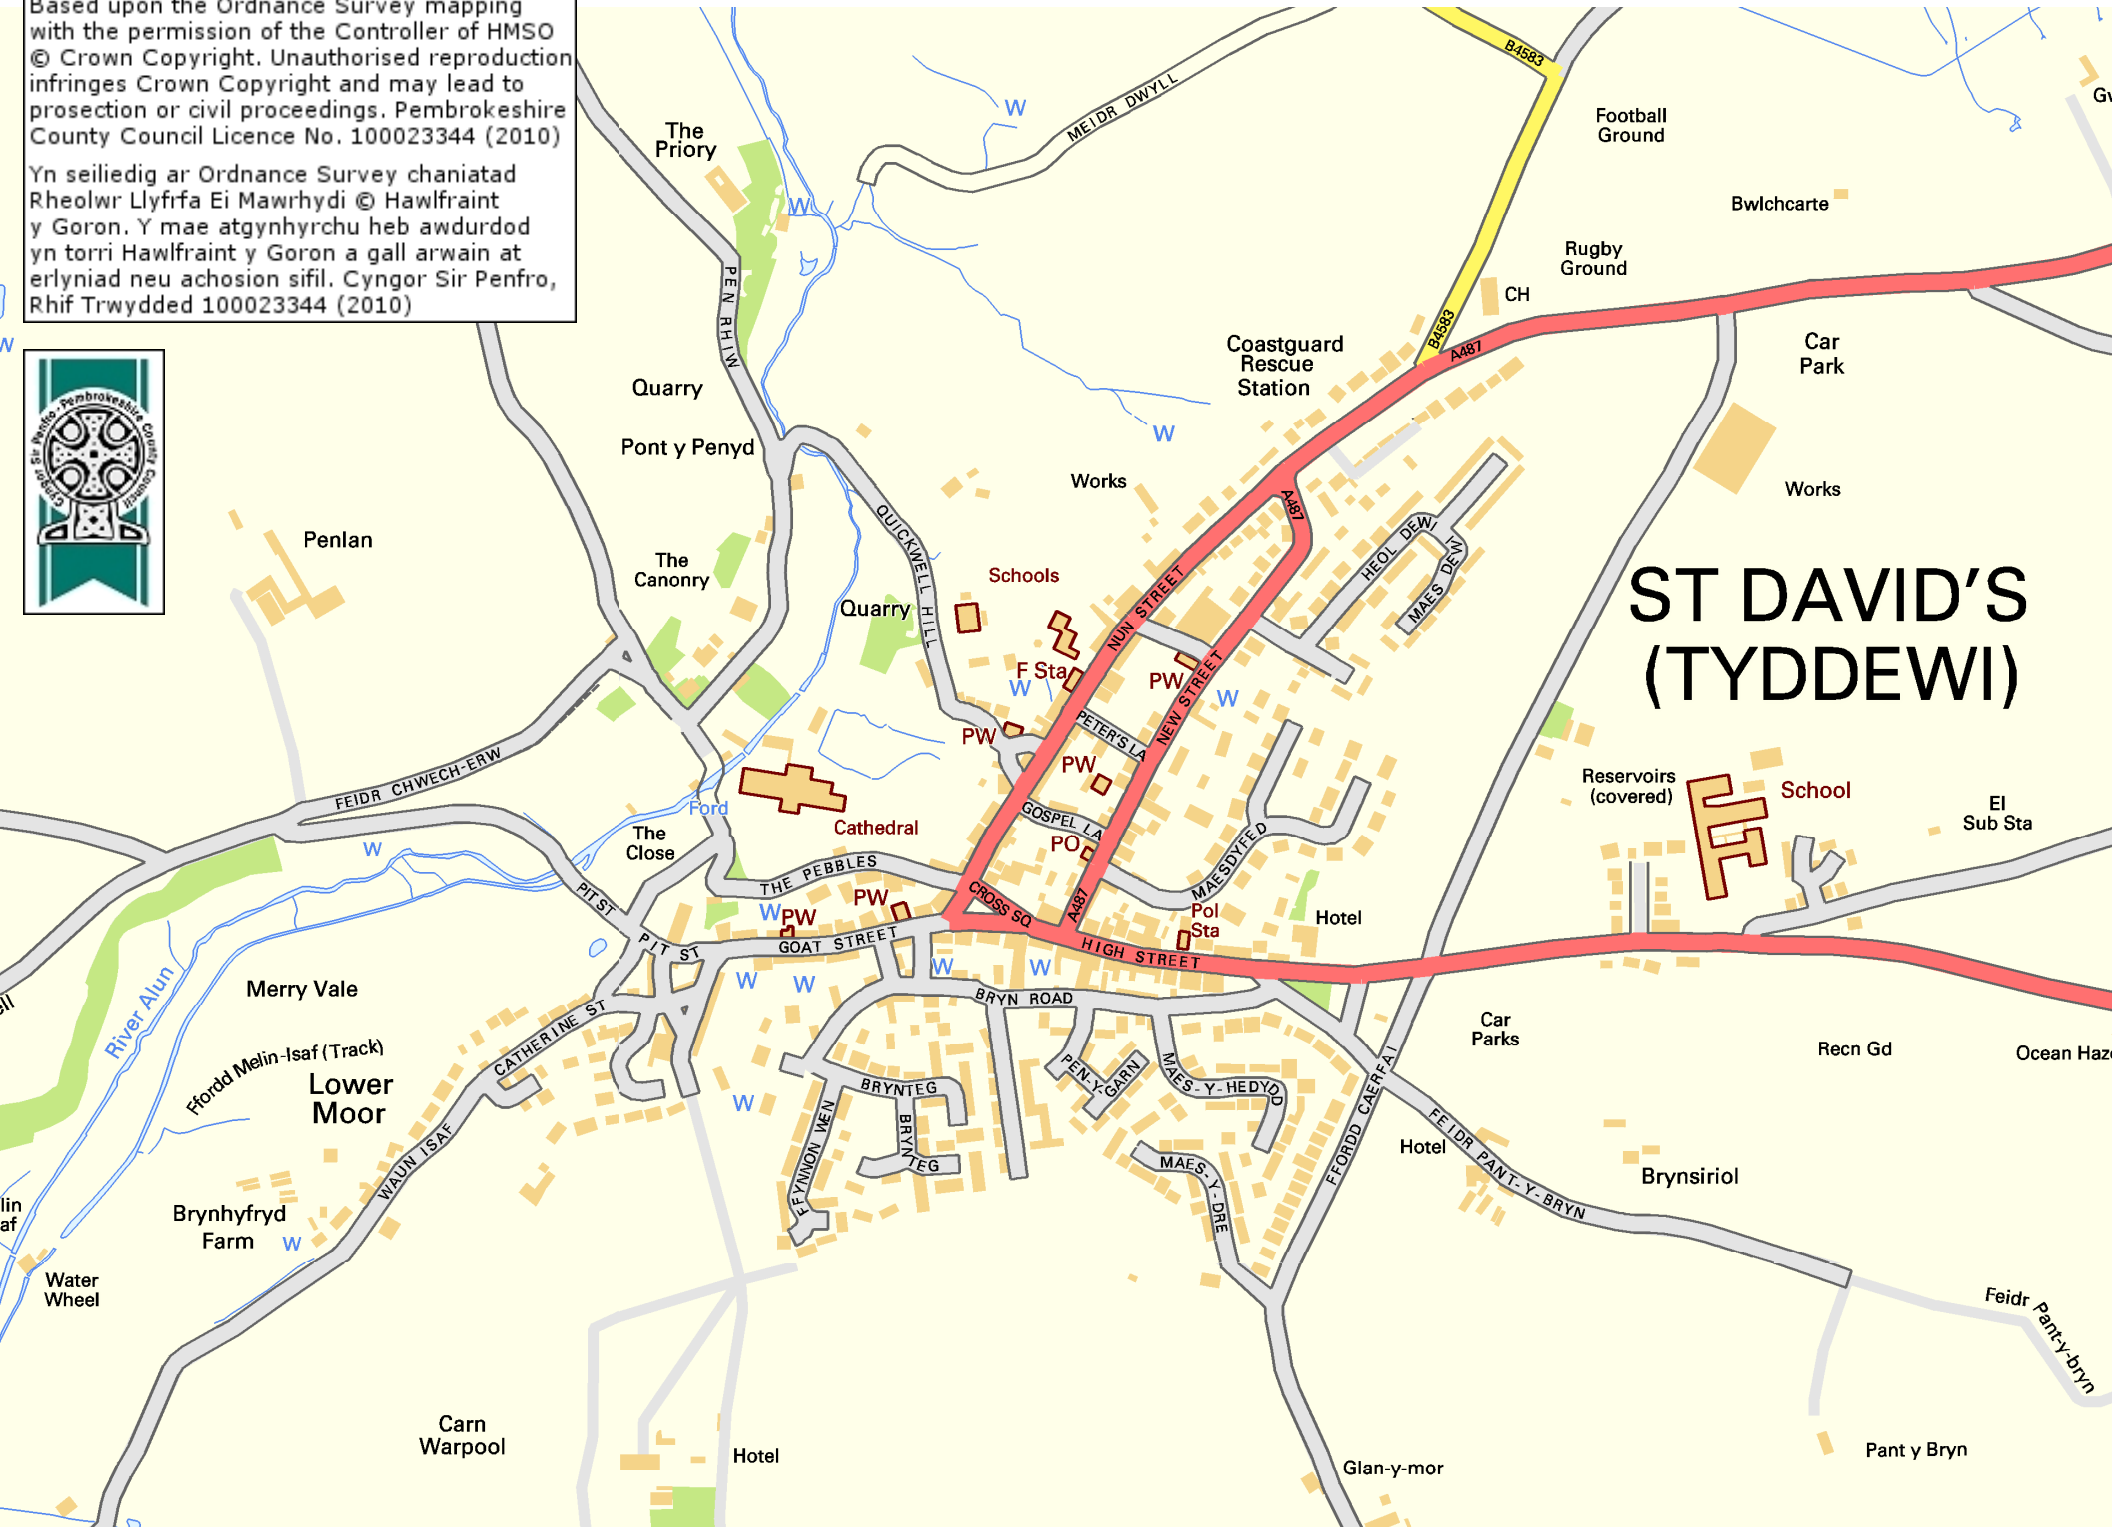

Based upon the Ordnance Survey mapping with the permission of the Controller of HMSO © Crown Copyright. Unauthorised reproduction infringes Crown Copyright and may lead to prosecution or civil proceedings. Pembrokeshire County Council Licence No. 100023344 (2010)

# ST DAVID'S (TYDDEWI)

Carn Warpool

Pant y Bryn

Glan-y-mor

Brynsiriol

Recn Gd

Ocean Haz

Car Parks

The Close

Merry Vale

Lower Moor

Brynhyfryd Farm

Water Wheel

Football Ground

Rugby Ground

Bwlchcarte

The Priory