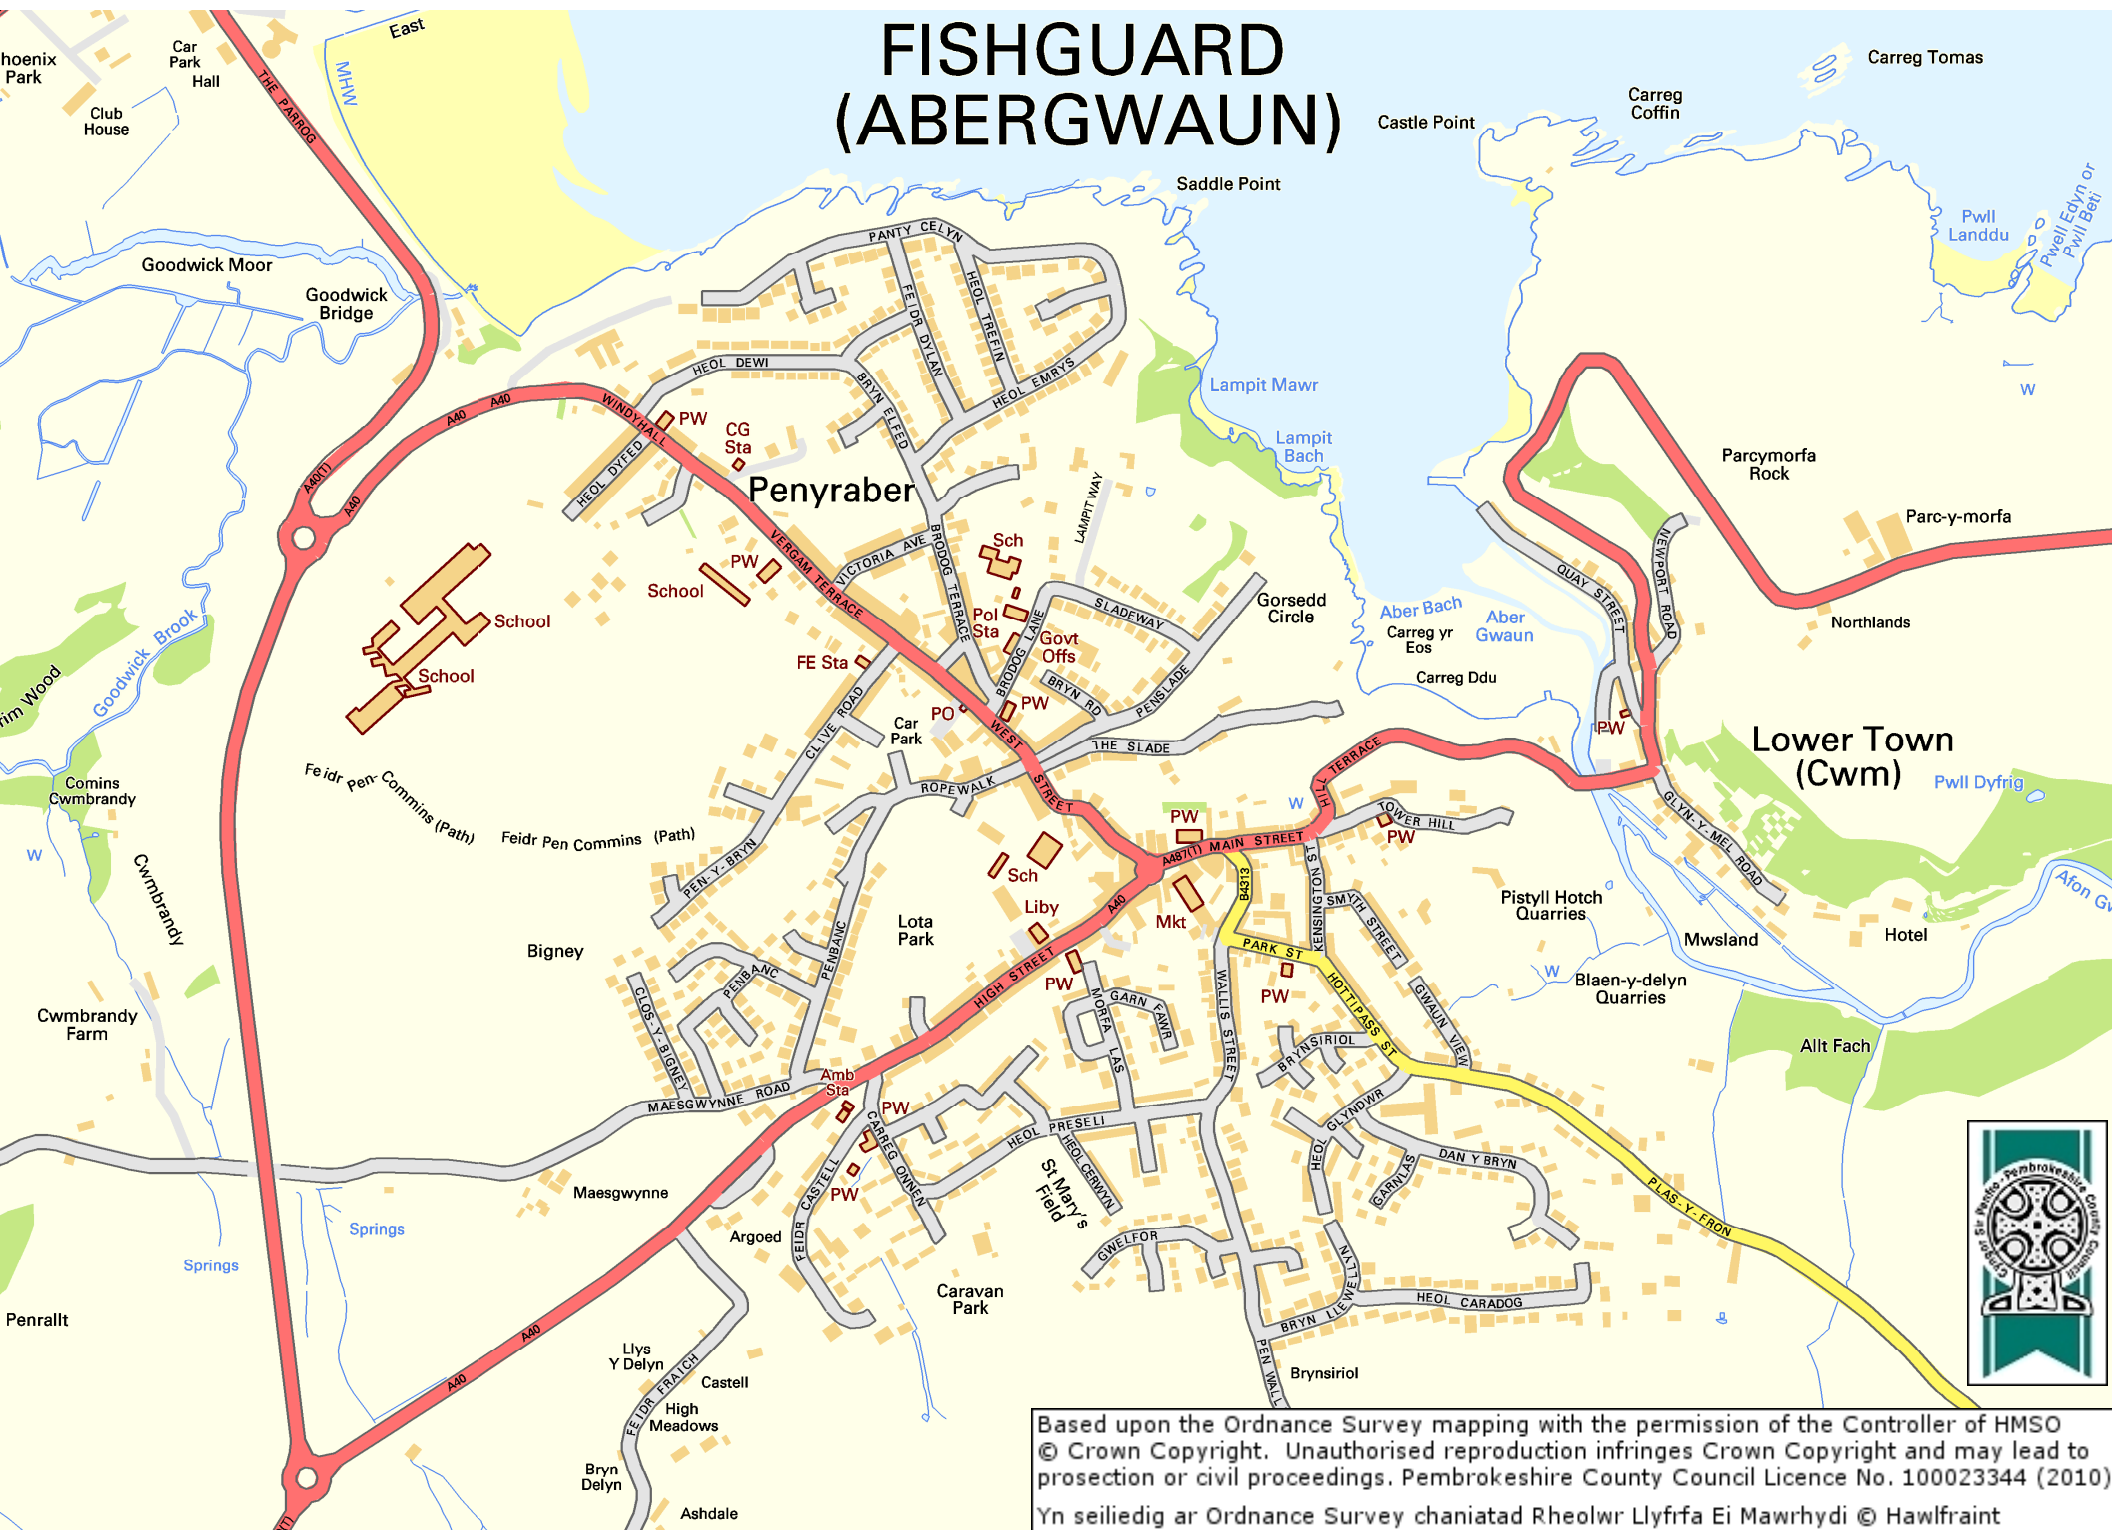

FISHGUARD (ABERGWAUN)

Based upon the Ordnance Survey mapping with the permission of the Controller of HMSO © Crown Copyright. Unauthorised reproduction infringes Crown Copyright and may lead to prosecution or civil proceedings. Pembrokeshire County Council Licence No. 100023344 (2010)